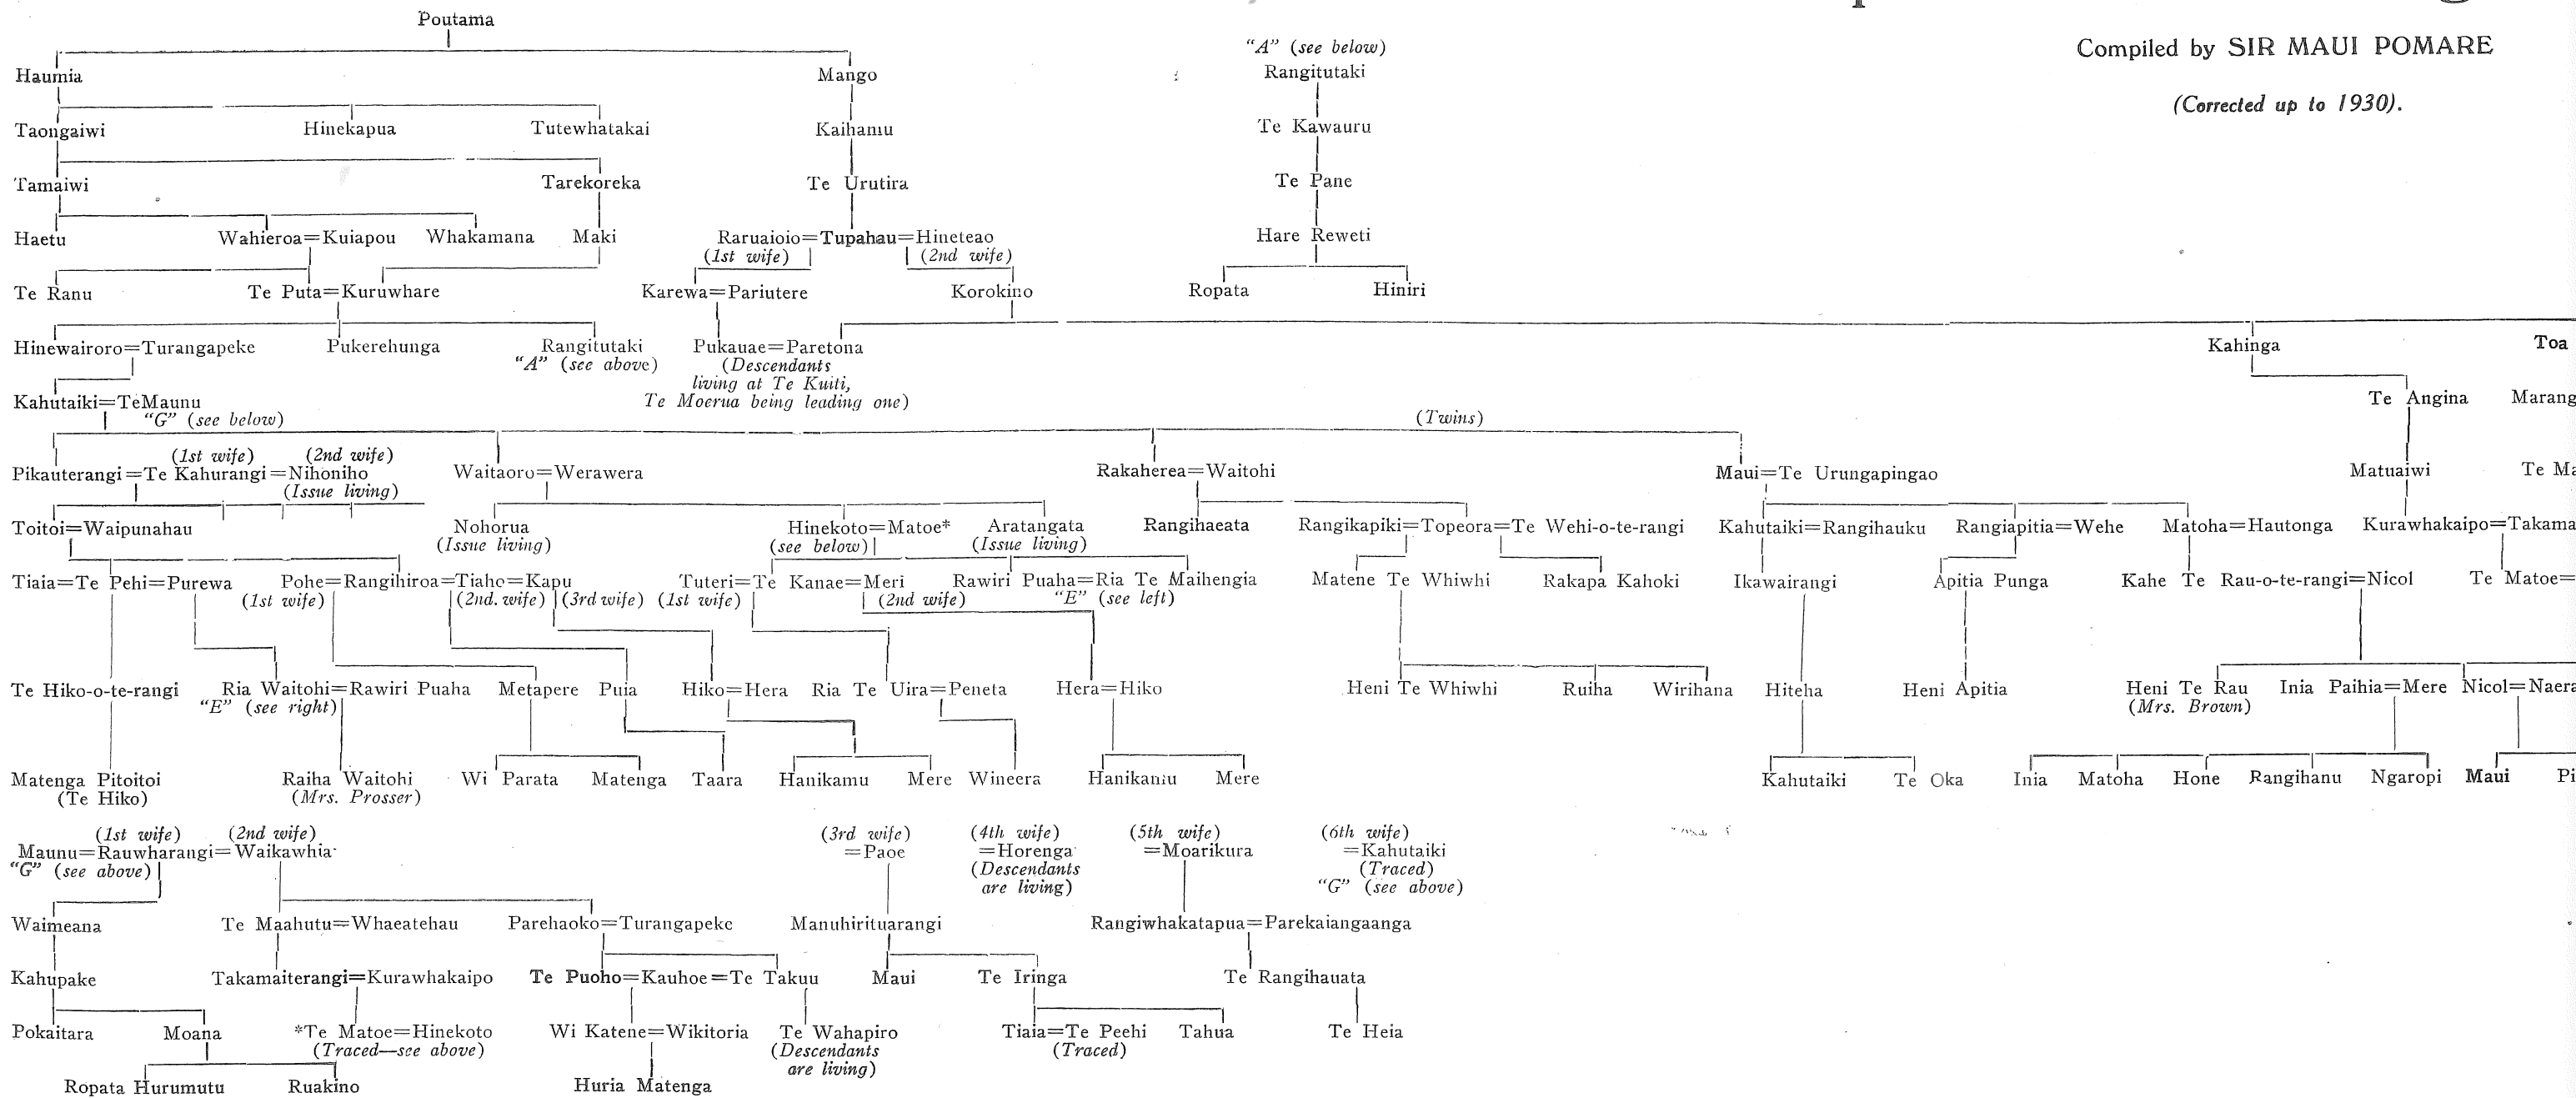

Principal Families of Ngati-

Compiled by SIR MAUI POMARE

(Corrected up to 1930).

RECEIVED
 Waitangi Tribunal
30 Apr 2015
 Ministry of Justice
 WELLINGTON

ti-Toa Tribe

“Legends of the Maori,” Vol. II., Pomare.
(All rights reserved).