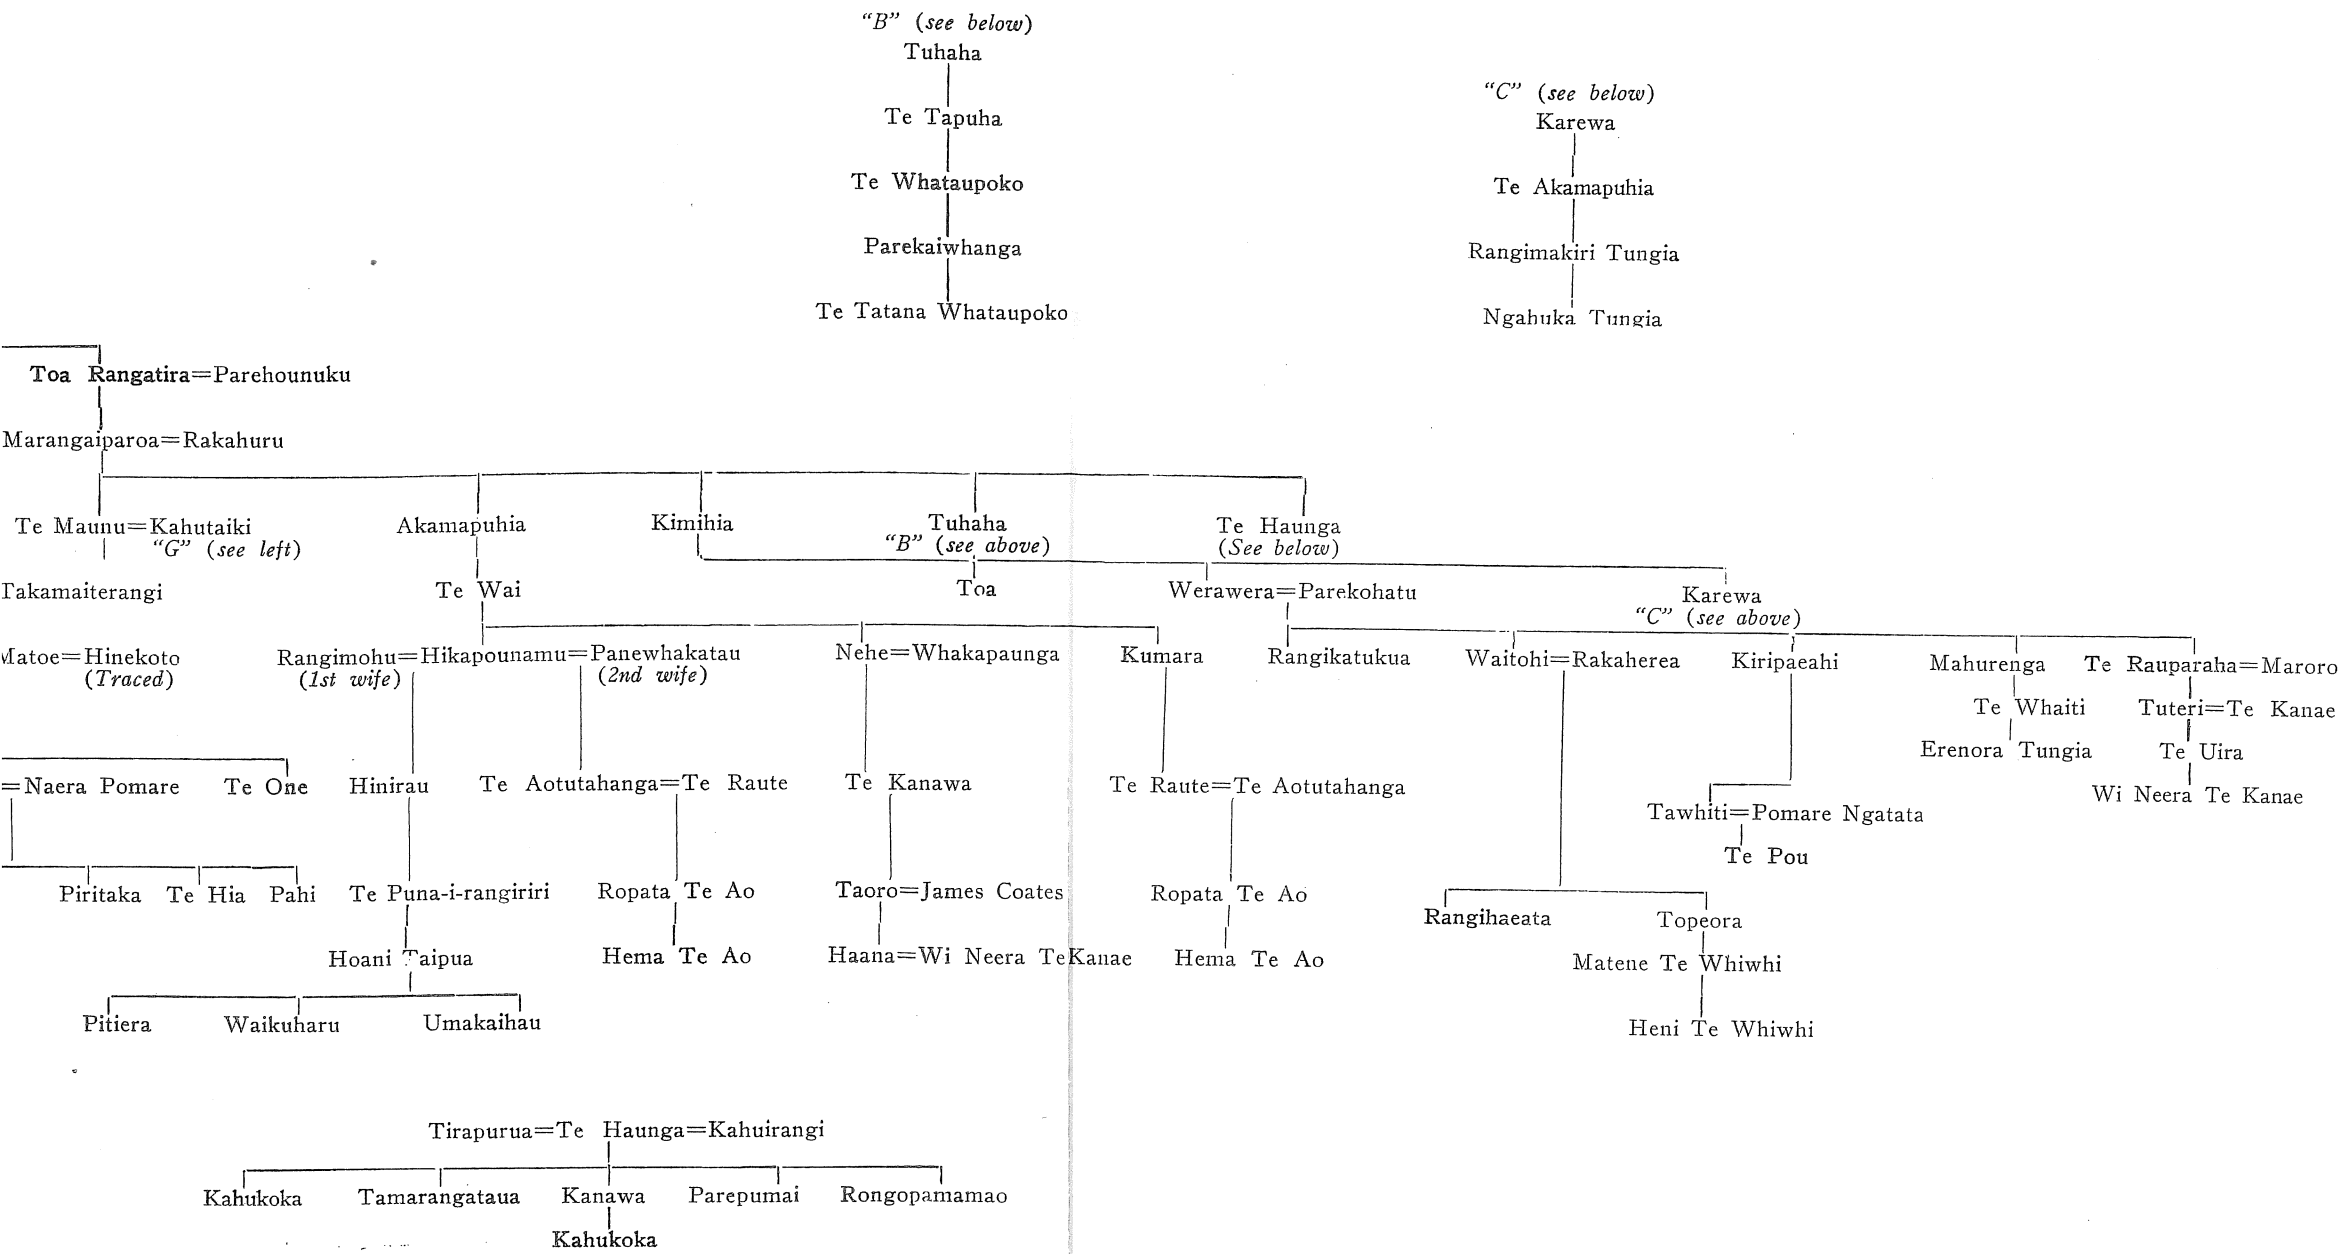

Principal Families of Ngati-

Compiled by SIR MAUI POMARE

(Corrected up to 1930).

RECEIVED
 Waitangi Tribunal
30 Apr 2015
 Ministry of Justice
 WELLINGTON

ti-Toa Tribe

“Legends of the Maori,” Vol. II., Pomare.
(All rights reserved).